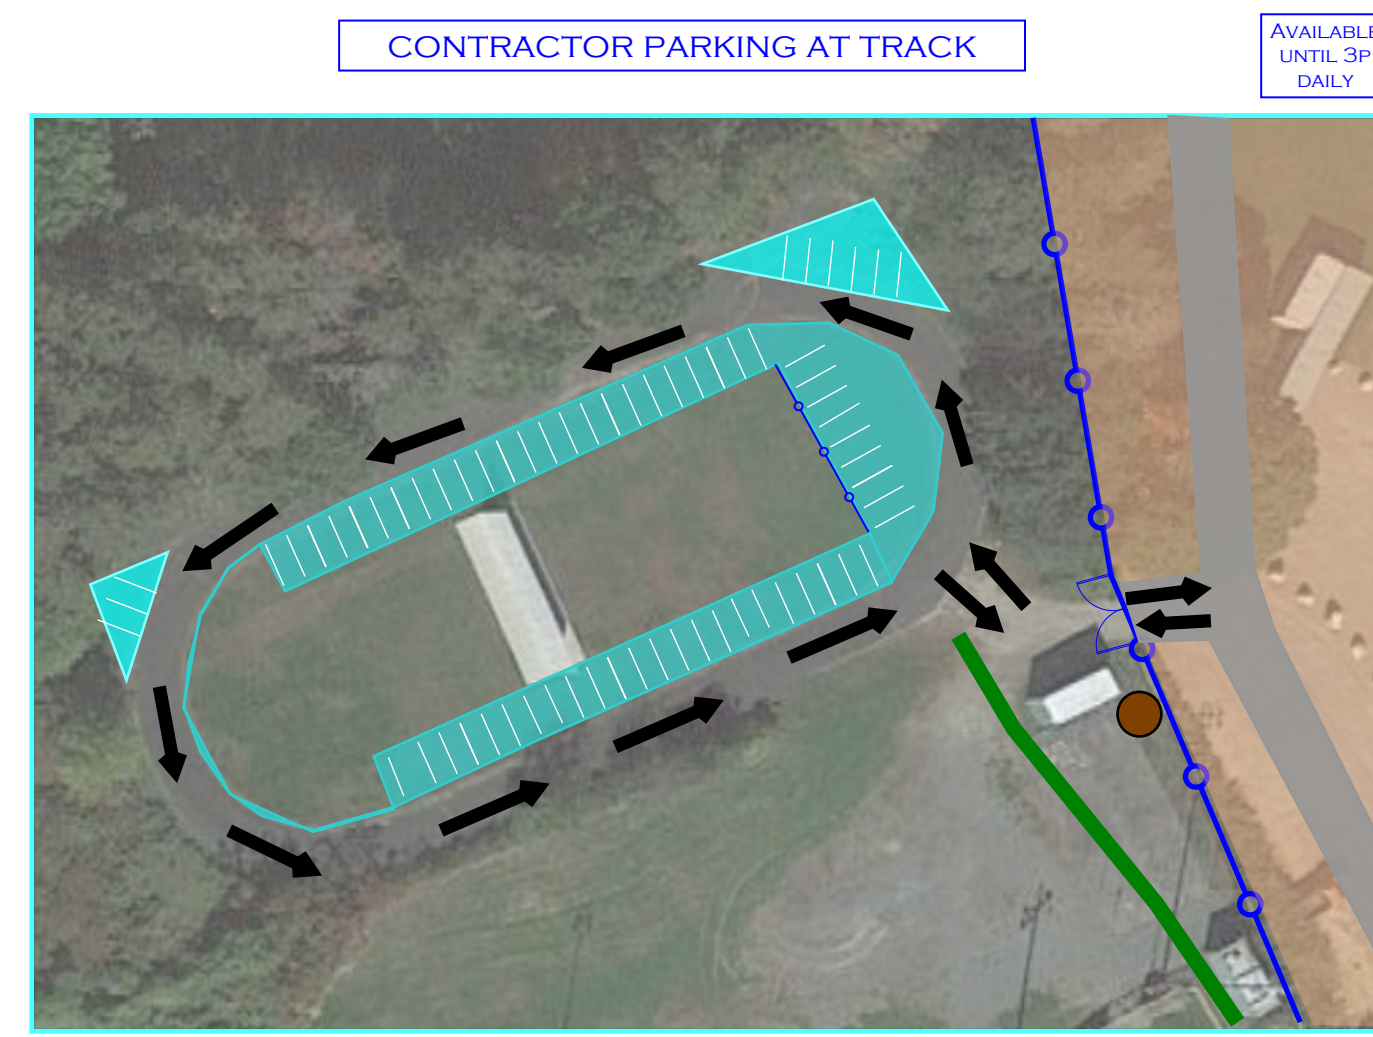

SEE PARKING AREA
DETAIL BELOW

AVAILABLE
UNTIL 5PM
DAILY

LEGEND:

- EXISTING HYDRANT
- NEW / PROPOSED HYDRANT
- TEMP POWER STATION
- FLAMMABLE STORAGE
- MUSTER POINTS
- CONSTRUCTION TRAFFIC
- PARKING
- STORAGE/LAYDOWN
- DESIGNATED SMOKING AREA
- GATE
- FENCING / E&S CONTROL
- PUBLIC ACCESS ROUTE
- EXISTING PEDESTRIAN ACCESS
- NEW 6' PEDESTRIAN ACCESS
- EXISTING EMER. VEHICLE ACCESS
- NEW 12' EMER. VEHICLE ACCESS
- CROSSWALK (Repaint Yellow)
- CAUTION "CAUTION: PEDESTRIAN XING"